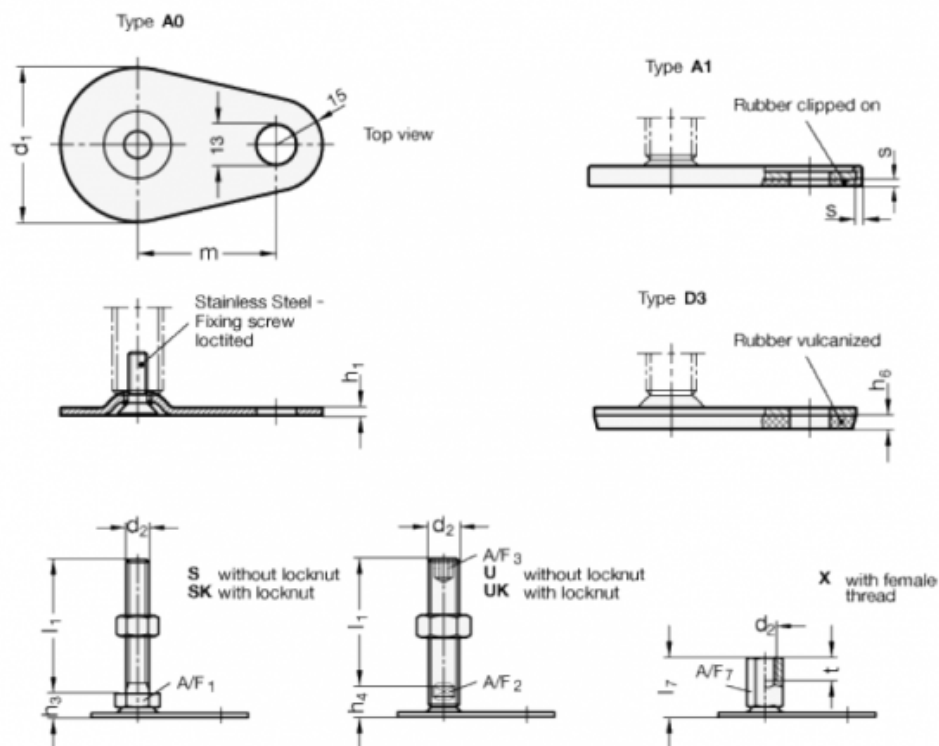

Article number: 204260M850D3S

Description: E+G levelling foot  
GN 42-60-M8-50-D3-S

Note: S Without nut, External hexagon at the bottom

## Measures

A/F1 = 17	s =
d1 = 60	
d2 = M8	
h1 = 2.5	
h3 = 11	
h6 = 4.5	
l1 = 50	
m = 50	